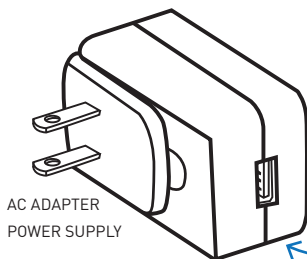

## HOW TO CONNECT:

**IW-SYS3** to the **MS-D1** (iPod, iPhone, iPad Docking Station) with an In-Wall **RCA Jack Plate**

[ See Wiring Diagram on Reverse Side ]

View Online:

# HOW TO CONNECT:

**IW-SYS3** to the **MS-D1** (iPod, iPhone, iPad Docking Station)  
with an In-Wall **RCA Jack Plate**

**WIRELESSLY  
STREAM AUDIO  
TO THE MS-B1**

**mainstation**  
**MS-B1 Wireless Bluetooth Receiver**  
w/ Apple 30-pin connector. Converts most iPods, iPhones, iPads and charging docks or Apple composite A/V charging cables into a wireless Bluetooth terminal. Adapts MS-D1 Docking Station to Wireless Capability

**mainstation**  
**MS-D1 Docking Station** w/ Apple 30-pin connector.

AC ADAPTER  
POWER SUPPLY

Supplied with MS-D1

(REAR) IW-SYS3 In-Wall Audio Center

Preamp outputs to drive external power amps or music-on-hold