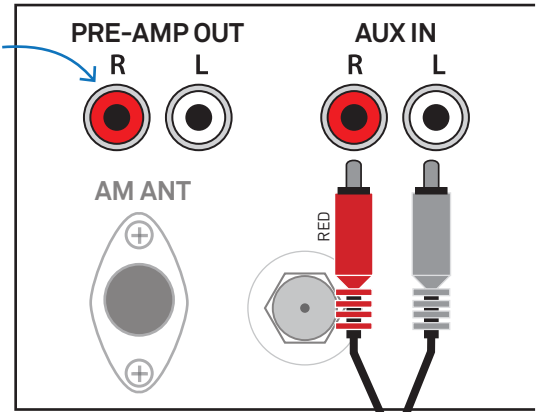

# HOW TO CONNECT:

**IW-SYS3** to the **MS-D1** (iPod, iPhone, iPad Docking Station)  
with an In-Wall **RCA Jack Plate**

**WIRELESSLY  
STREAM AUDIO  
TO THE MS-B1**

**mainstation**  
**MS-B1 Wireless Bluetooth Receiver**  
w/ Apple 30-pin connector. Converts most iPods, iPhones, iPads and charging docks or Apple composite A/V charging cables into a wireless Bluetooth terminal. Adapts MS-D1 Docking Station to Wireless Capability

**mainstation**  
**MS-D1 Docking Station** w/ Apple 30-pin connector.

AC ADAPTER  
POWER SUPPLY

Supplied with MS-D1

(REAR) IW-SYS3 In-Wall Audio Center

Preamp outputs to drive external power amps or music-on-hold

Sold Separately

Supplied with MS-D1

**IWM 2RGRG  
In-Wall RCA Plate**  
(RCA front with RCA Back)

provides easy wall-mounted connection to the AUX input on the rear of the IW-SYS3 entertainment center.

iPod, iPhone and iPad are trademarks of Apple Inc., registered in the U.S. and other countries. The Bluetooth® word mark and logos are registered trademarks of Bluetooth SIG, Inc.