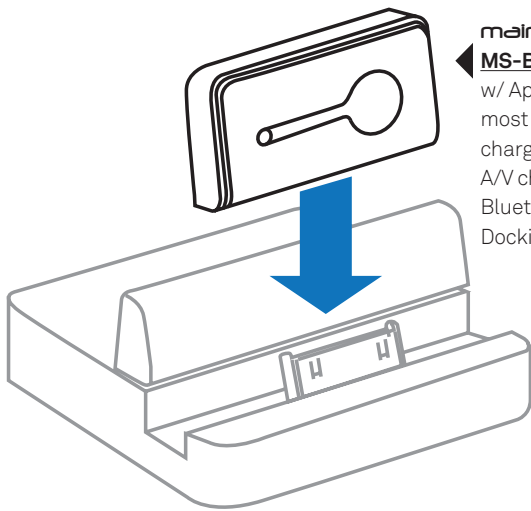

## HOW TO CONNECT:

**IW-SYS3** to the **MS-D1** (iPod, iPhone, iPad Docking Station) with an In-Wall **RCA Jack Plate**

[ See Wiring Diagram on Reverse Side ]

View Online:

# HOW TO CONNECT:

**IW-SYS3** to the **MS-D1** (iPod, iPhone, iPad Docking Station)  
with an In-Wall **RCA Jack Plate**

**WIRELESSLY  
STREAM AUDIO  
TO THE MS-B1**

**mainstation**  
**MS-B1 Wireless Bluetooth Receiver**  
w/ Apple 30-pin connector. Converts most iPods, iPhones, iPads and charging docks or Apple composite A/V charging cables into a wireless Bluetooth terminal. Adapts MS-D1 Docking Station to Wireless Capability