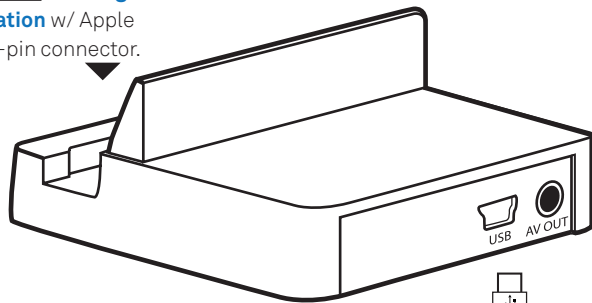

## HOW TO CONNECT:

**IW-SYS3** to the **MS-D1** (iPod, iPhone, iPad Docking Station) with an In-Wall **RCA Jack Plate**

[ See Wiring Diagram on Reverse Side ]

View Online:

# HOW TO CONNECT:

**IW-SYS3** to the **MS-D1** (iPod, iPhone, iPad Docking Station)  
with an In-Wall **RCA Jack Plate**

**WIRELESSLY  
STREAM AUDIO  
TO THE MS-B1**

**mainstation**  
**MS-B1 Wireless Bluetooth Receiver**  
w/ Apple 30-pin connector. Converts most iPods, iPhones, iPads and charging docks or Apple composite A/V charging cables into a wireless Bluetooth terminal. Adapts MS-D1 Docking Station to Wireless Capability

**mainstation**  
**MS-D1 Docking Station** w/ Apple 30-pin connector.

AC ADAPTER  
POWER SUPPLY

Supplied with MS-D1

(REAR) IW-SYS3 In-Wall Audio Center

Preamp outputs to drive external power amps or music-on-hold