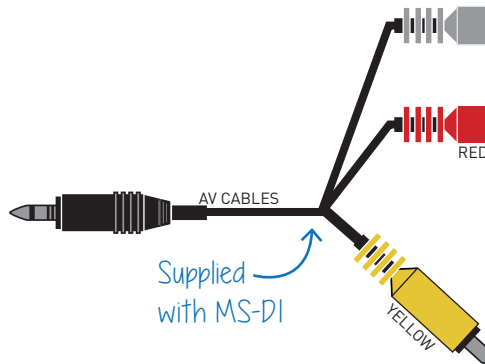

# HOW TO CONNECT:

**IW-SYS3** to the **MS-D1** (iPod, iPhone, iPad Docking Station)  
with an In-Wall **RCA Jack Plate**

**WIRELESSLY  
STREAM AUDIO  
TO THE MS-B1**

**mainstation**  
**MS-B1 Wireless Bluetooth Receiver**  
w/ Apple 30-pin connector. Converts most iPods, iPhones, iPads and charging docks or Apple composite A/V charging cables into a wireless Bluetooth terminal. Adapts MS-D1 Docking Station to Wireless Capability

**mainstation**  
**MS-D1 Docking Station** w/ Apple 30-pin connector.

AC ADAPTER  
POWER SUPPLY

Supplied with MS-D1

(REAR) IW-SYS3 In-Wall Audio Center

Preamp outputs to drive external power amps or music-on-hold

Sold Separately

Supplied with MS-D1

**IWM 2RGRG  
In-Wall RCA Plate**  
(RCA front with RCA Back)

provides easy wall-mounted connection to the AUX input on the rear of the IW-SYS3 entertainment center.

iPod, iPhone and iPad are trademarks of Apple Inc., registered in the U.S. and other countries. The Bluetooth® word mark and logos are registered trademarks of Bluetooth SIG, Inc.