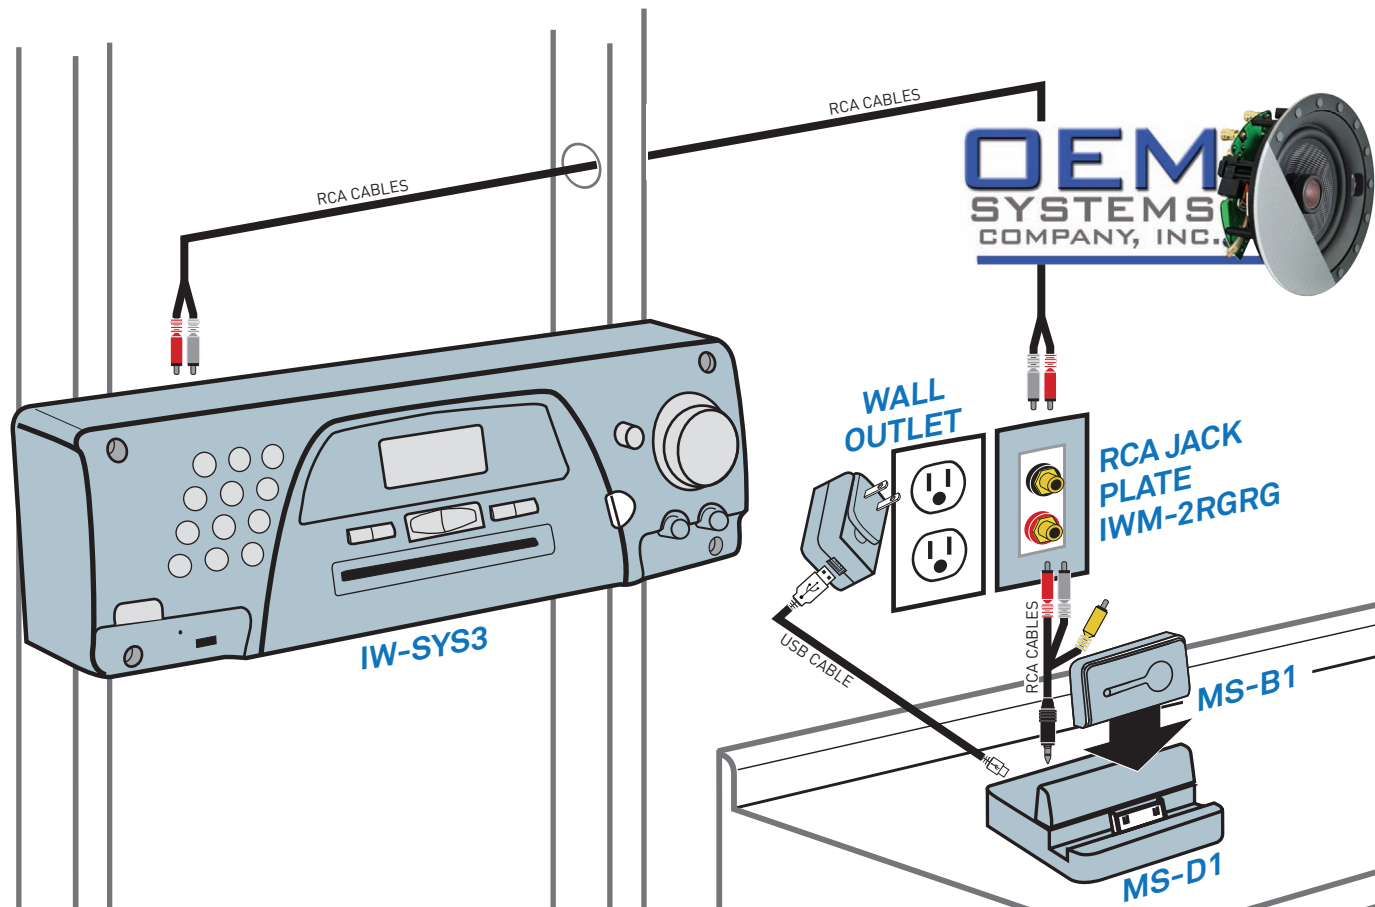

**mainstation® MS-D1 Docking Station** w/ Apple 30-pin connector. Connects to the IW-SYS3 via AUX input providing instant connectivity to iPods, iPhones, iPads. (Connects to new Apple® Lightning connectors via adaptor)

**IWM 2RGRG In-Wall RCA Plate** provides easy wall-mounted connection to the AUX input on the rear of the IW-SYS3 entertainment center.

View the IW-SYS3:

iPod, iPhone and iPad are trademarks of Apple Inc., registered in the U.S. and other countries. The Bluetooth® word mark and logos are registered trademarks of Bluetooth SIG, Inc.

## HOW TO CONNECT:

**IW-SYS3** to the **MS-D1** (iPod, iPhone, iPad Docking Station) with an In-Wall **RCA Jack Plate**

[ See Wiring Diagram on Reverse Side ]

View Online:

**mainstation**  
**MS-D1 Docking Station** w/ Apple 30-pin connector.

AC ADAPTER  
POWER SUPPLY

Supplied with MS-D1

(REAR) IW-SYS3 In-Wall Audio Center

Preamp outputs to drive external power amps or music-on-hold