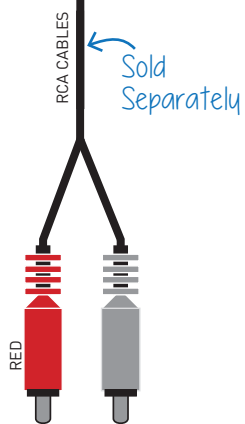

# HOW TO CONNECT:

**IW-SYS3** to the **MS-D1** (iPod, iPhone, iPad Docking Station)  
with an In-Wall **RCA Jack Plate**

**WIRELESSLY  
STREAM AUDIO  
TO THE MS-B1**

**mainstation**  
**MS-B1 Wireless Bluetooth Receiver**  
w/ Apple 30-pin connector. Converts most iPods, iPhones, iPads and charging docks or Apple composite A/V charging cables into a wireless Bluetooth terminal. Adapts MS-D1 Docking Station to Wireless Capability

**mainstation**  
**MS-D1 Docking Station** w/ Apple 30-pin connector.

AC ADAPTER  
POWER SUPPLY

Supplied with MS-D1

(REAR) IW-SYS3 In-Wall Audio Center

Preamp outputs to drive external power amps or music-on-hold

Sold Separately

Supplied with MS-D1

**IWM 2RGRG  
In-Wall RCA Plate**  
(RCA front with RCA Back)

provides easy wall-mounted connection to the AUX input on the rear of the IW-SYS3 entertainment center.

iPod, iPhone and iPad are trademarks of Apple Inc., registered in the U.S. and other countries. The Bluetooth® word mark and logos are registered trademarks of Bluetooth SIG, Inc.