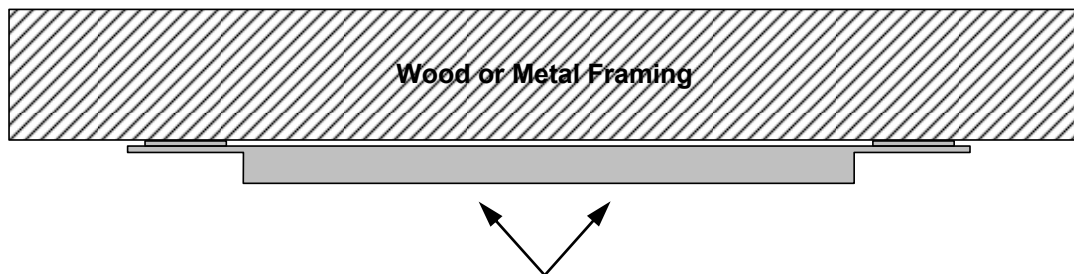

For Rough-In Kit Models:

RIR-5, RIR-6, RIR-8, RIR-615 & RIR-815

Side view of pre-construction bracket.

Round Brackets are furnished with straps 28" long.
Optional 36" long straps are available separately on a special order basis.
Model MS-36