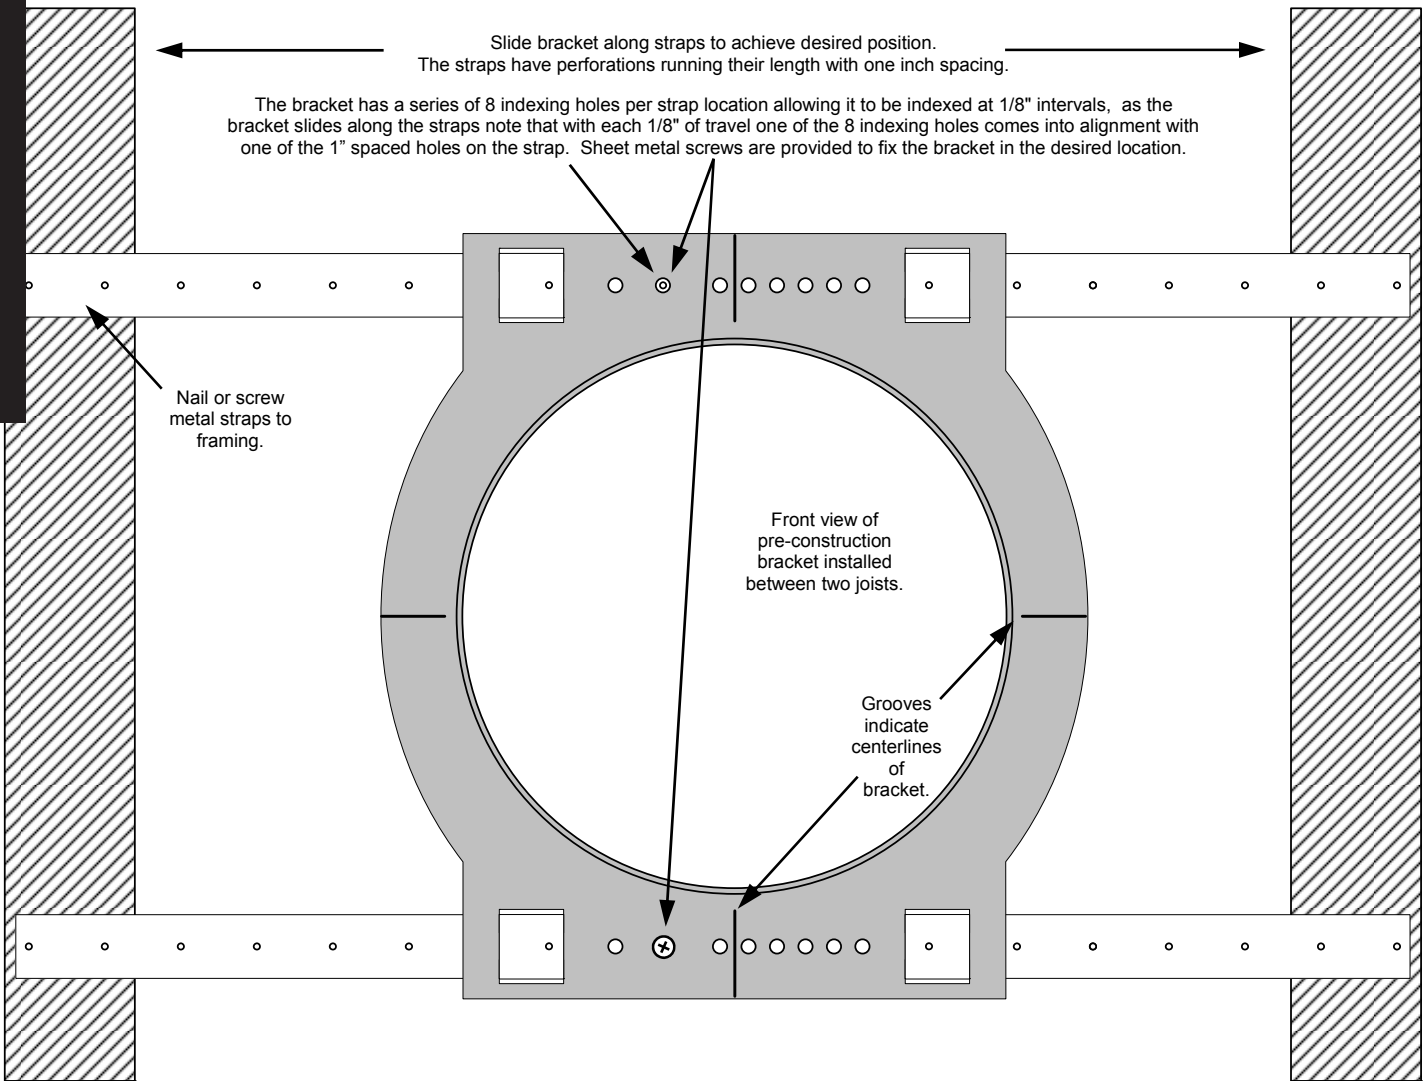

For Rough-In Kit Models:

RIR-5, RIR-6, RIR-8, RIR-615 & RIR-815

Side view of pre-construction bracket.

Round Brackets are furnished with straps 28" long.
Optional 36" long straps are available separately on a special order basis.
Model MS-36