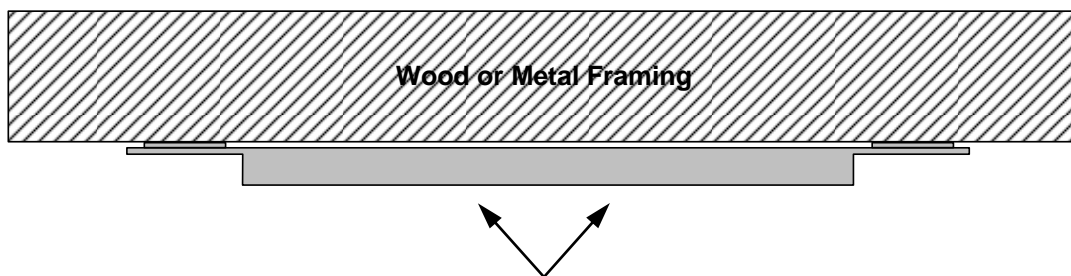

Installation Instructions RIR-5, RIR-6, RIR-8, RIR-615 & RIR-815

Side view of pre-construction bracket.

Round Brackets are furnished with straps 28" long.
Optional 36" long straps are available separately on a special order basis.
Model MS-36