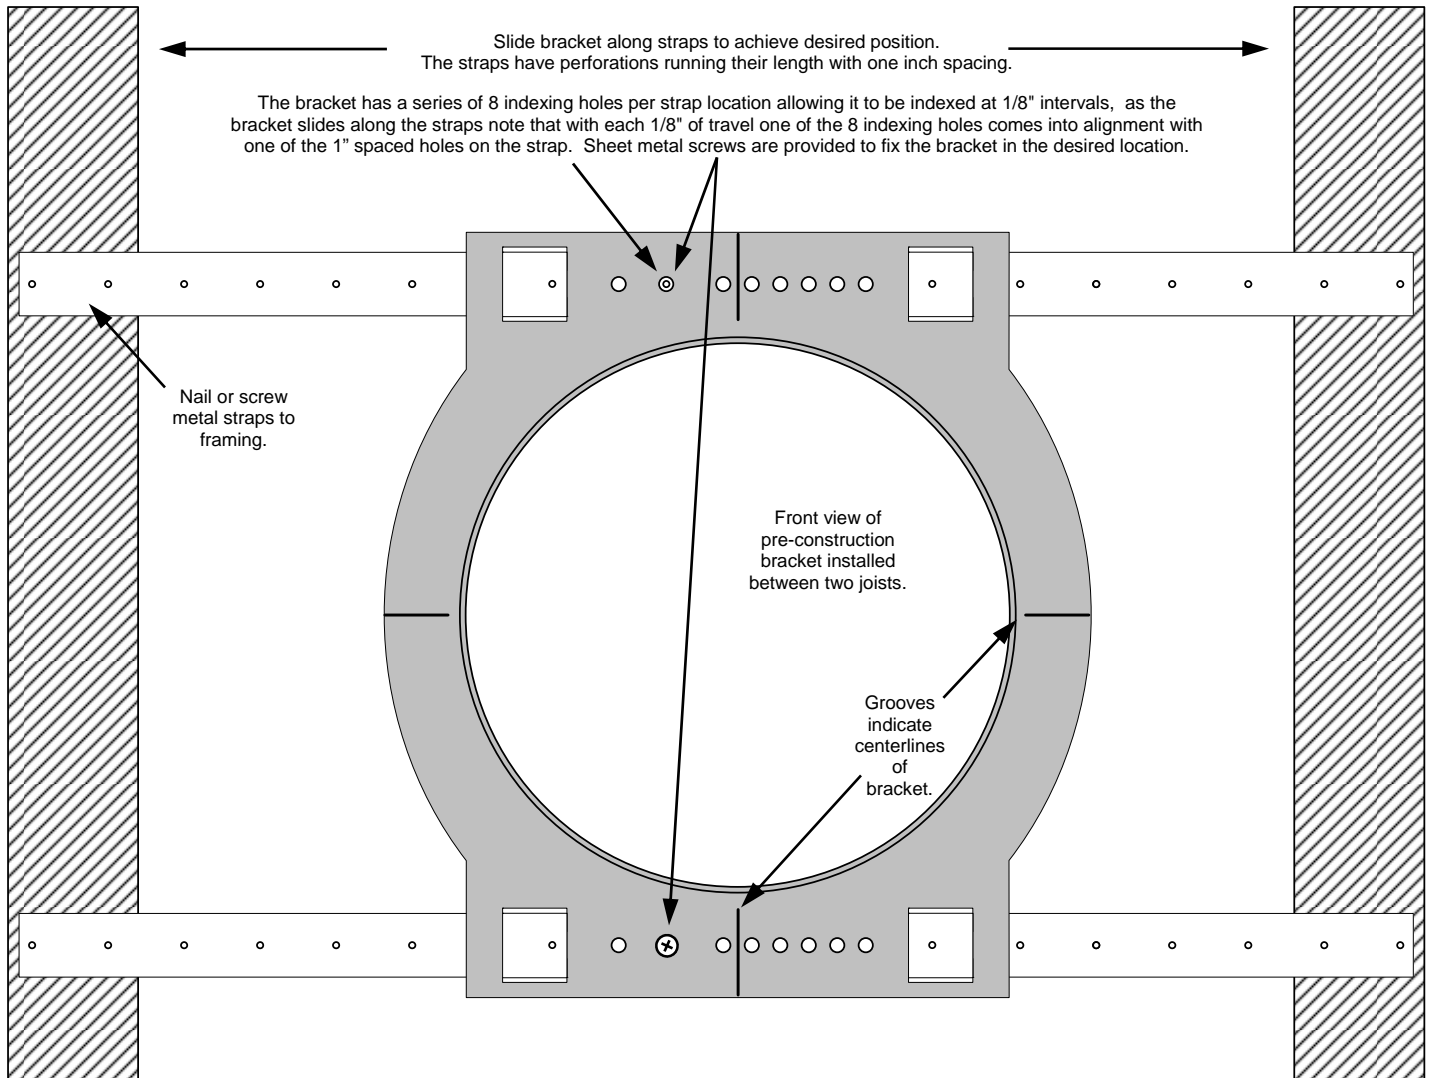

Installation Instructions RIR-5, RIR-6, RIR-8, RIR-615 & RIR-815

Side view of pre-construction bracket.

Round Brackets are furnished with straps 28" long.
Optional 36" long straps are available separately on a special order basis.
Model MS-36