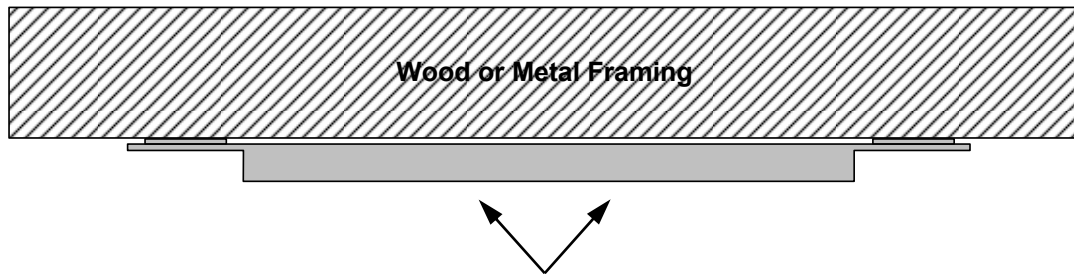

For Rough-In Kit Models:

RIR-5, RIR-6, RIR-8, RIR-615 & RIR-815

Side view of pre-construction bracket.

Round Brackets are furnished with straps 28" long.
 Optional 36" long straps are available separately on a special order basis.
Model MS-36