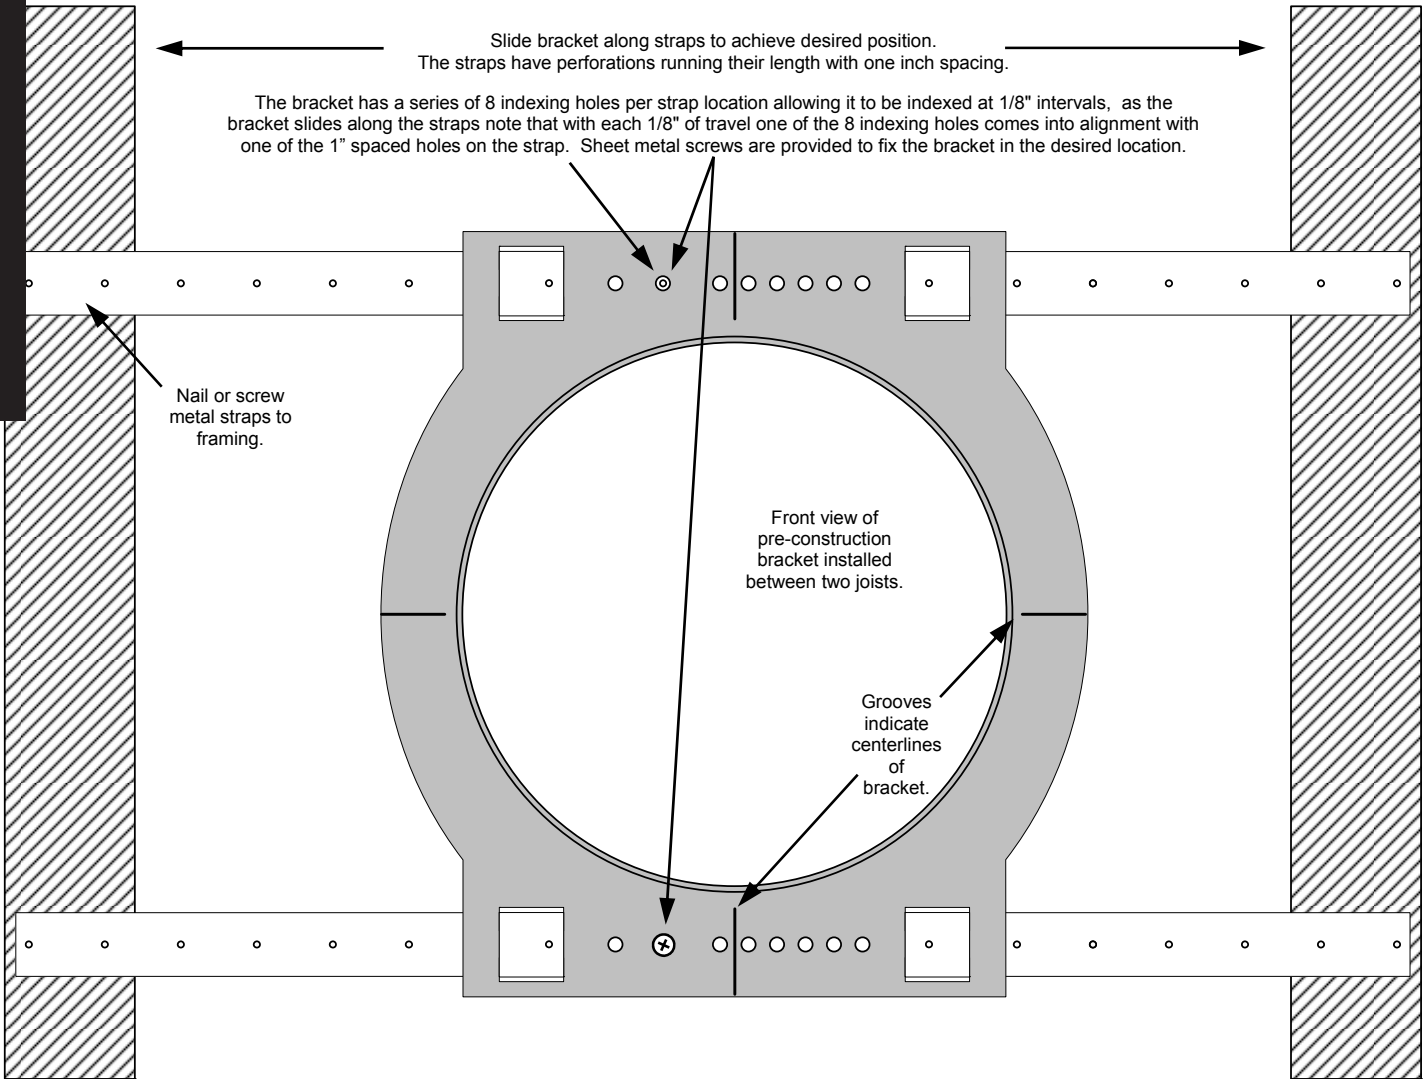

For Rough-In Kit Models:

RIR-5, RIR-6, RIR-8, RIR-615 & RIR-815

Side view of pre-construction bracket.

Round Brackets are furnished with straps 28" long.
 Optional 36" long straps are available separately on a special order basis.
Model MS-36