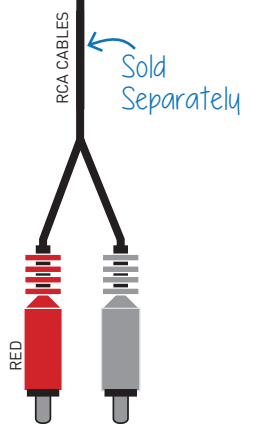

# HOW TO CONNECT:

**IW-SYS3** to the **MS-D1** (iPod, iPhone, iPad Docking Station)  
with an In-Wall **RCA Jack Plate**

**WIRELESSLY  
STREAM AUDIO  
TO THE MS-B1**

**mainstation**  
**MS-B1 Wireless Bluetooth Receiver**  
w/ Apple 30-pin connector. Converts most iPods, iPhones, iPads and charging docks or Apple composite A/V charging cables into a wireless Bluetooth terminal. Adapts MS-D1 Docking Station to Wireless Capability

**mainstation**  
**MS-D1 Docking Station** w/ Apple 30-pin connector.

AC ADAPTER  
POWER SUPPLY

Supplied with MS-D1

(REAR) IW-SYS3 In-Wall Audio Center

Preamp outputs to drive external power amps or music-on-hold

Sold Separately

Supplied with MS-D1

**IWM 2RGRG**

**In-Wall RCA Plate**

(RCA front with RCA Back)

provides easy wall-mounted connection to the AUX input on the rear of the IW-SYS3 entertainment center.

iPod, iPhone and iPad are trademarks of Apple Inc., registered in the U.S. and other countries. The Bluetooth® word mark and logos are registered trademarks of Bluetooth SIG, Inc.