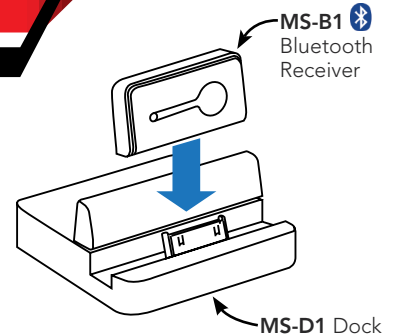

### SPECIFICATIONS:

**Current Draw:** 40mA

**S/N Ratio:** >90dB

**Operating Range:** 10m to 20m (33ft-66ft) depending on environment

**Modulation:** GFSK, 1Mbps, 0.5BT Gaussian

**Frequency:** 2402MHz to 2480MHz

**Sample Rate:** 48kHz

Supports **A2DP** (Advanced Audio Distribution Profile) and **AVRCP** (Audio/Video Remote Control Profile)

**Dimensions (WxHxD)** - 48 x 25 x 8mm (1-7/8" x 1" x 5/16")

# HOW TO CONNECT:

**IW-SYS3** to the **MS-D1** (iPod, iPhone, iPad Docking Station) with an In-Wall **RCA Jack Plate**

[ See Wiring Diagram on Reverse Side ]

View Online: