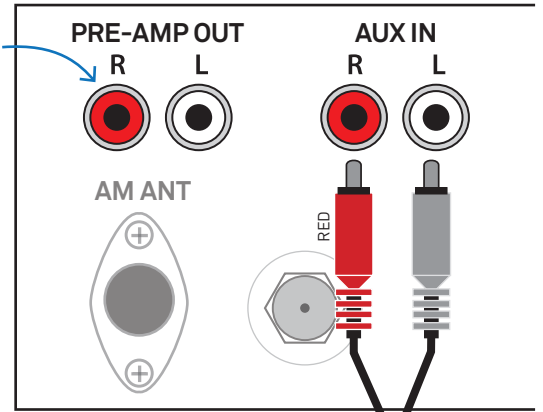

# HOW TO CONNECT:

**IW-SYS3** to the **MS-D1** (iPod, iPhone, iPad Docking Station) with an In-Wall **RCA Jack Plate**

[ See Wiring Diagram on Reverse Side ]

View Online:

# HOW TO CONNECT:

**IW-SYS3** to the **MS-D1** (iPod, iPhone, iPad Docking Station)  
with an In-Wall **RCA Jack Plate**

**WIRELESSLY  
STREAM AUDIO  
TO THE MS-B1**

**mainstation**  
**MS-B1 Wireless Bluetooth Receiver**  
w/ Apple 30-pin connector. Converts most iPods, iPhones, iPads and charging docks or Apple composite A/V charging cables into a wireless Bluetooth terminal. Adapts MS-D1 Docking Station to Wireless Capability

**mainstation**  
**MS-D1 Docking Station** w/ Apple 30-pin connector.

AC ADAPTER  
POWER SUPPLY

Supplied with MS-D1

(REAR) IW-SYS3 In-Wall Audio Center

Preamp outputs to drive external power amps or music-on-hold

Sold Separately

Supplied with MS-D1

**IWM 2RGRG**

**In-Wall RCA Plate**

(RCA front with RCA Back)

provides easy wall-mounted connection to the AUX input on the rear of the IW-SYS3 entertainment center.

iPod, iPhone and iPad are trademarks of Apple Inc., registered in the U.S. and other countries. The Bluetooth® word mark and logos are registered trademarks of Bluetooth SIG, Inc.