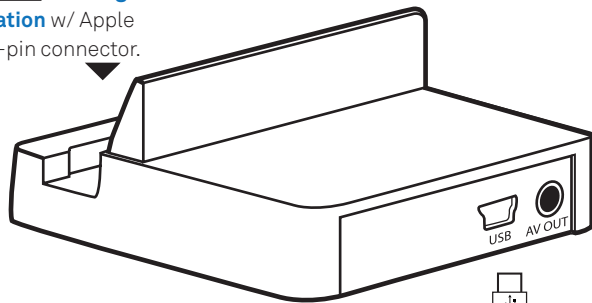

# HOW TO CONNECT:

**IW-SYS3** to the **MS-D1** (iPod, iPhone, iPad Docking Station) with an In-Wall **RCA Jack Plate**

[ See Wiring Diagram on Reverse Side ]

View Online:

# HOW TO CONNECT:

**IW-SYS3** to the **MS-D1** (iPod, iPhone, iPad Docking Station)  
with an In-Wall **RCA Jack Plate**

**WIRELESSLY  
STREAM AUDIO  
TO THE MS-B1**

**mainstation**  
**MS-B1 Wireless Bluetooth Receiver**  
w/ Apple 30-pin connector. Converts most iPods, iPhones, iPads and charging docks or Apple composite A/V charging cables into a wireless Bluetooth terminal. Adapts MS-D1 Docking Station to Wireless Capability

**mainstation**  
**MS-D1 Docking Station** w/ Apple 30-pin connector.

AC ADAPTER  
POWER SUPPLY

Supplied with MS-D1

(REAR) IW-SYS3 In-Wall Audio Center

Preamp outputs to drive external power amps or music-on-hold

Sold Separately

Supplied with MS-D1

**IWM 2RGRG**

**In-Wall RCA Plate**

(RCA front with RCA Back)

provides easy wall-mounted connection to the AUX input on the rear of the IW-SYS3 entertainment center.

iPod, iPhone and iPad are trademarks of Apple Inc., registered in the U.S. and other countries. The Bluetooth® word mark and logos are registered trademarks of Bluetooth SIG, Inc.