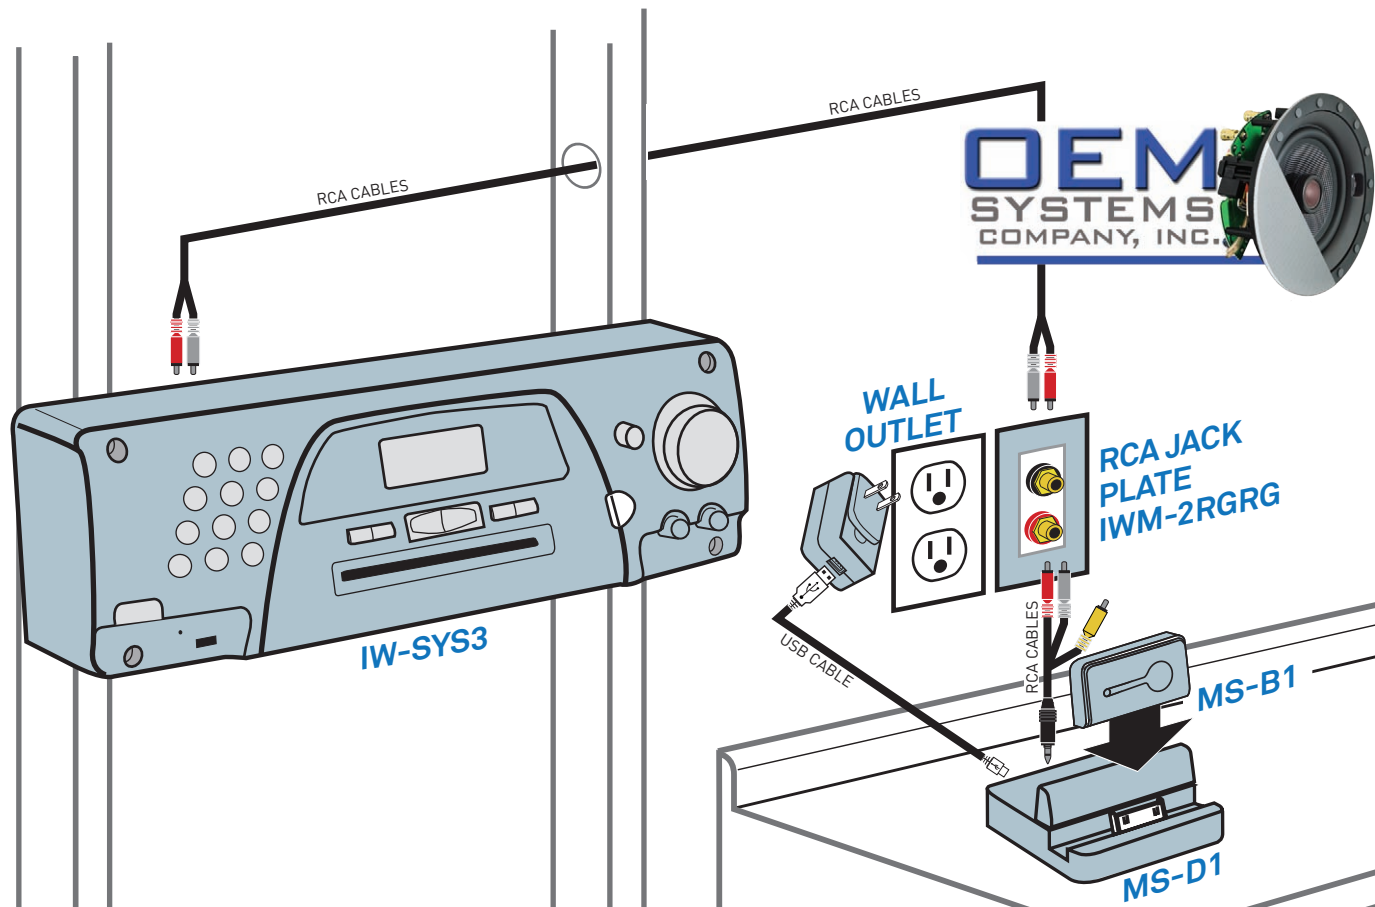

**Sample Rate:** 48kHz

Supports **A2DP** (Advanced Audio Distribution Profile) and **AVRCP** (Audio/Video Remote Control Profile)

**Dimensions (WxHxD)** - 48 x 25 x 8mm (1-7/8" x 1" x 5/16")

# HOW TO CONNECT:

**IW-SYS3** to the **MS-D1** (iPod, iPhone, iPad Docking Station) with an In-Wall **RCA Jack Plate**

[ See Wiring Diagram on Reverse Side ]

View Online:

# HOW TO CONNECT:

**IW-SYS3** to the **MS-D1** (iPod, iPhone, iPad Docking Station)  
with an In-Wall **RCA Jack Plate**

**WIRELESSLY  
STREAM AUDIO  
TO THE MS-B1**

**mainstation**  
**MS-B1 Wireless Bluetooth Receiver**  
w/ Apple 30-pin connector. Converts most iPods, iPhones, iPads and charging docks or Apple composite A/V charging cables into a wireless Bluetooth terminal. Adapts MS-D1 Docking Station to Wireless Capability

**mainstation**  
**MS-D1 Docking Station** w/ Apple 30-pin connector.

AC ADAPTER  
POWER SUPPLY

Supplied with MS-D1

(REAR) IW-SYS3 In-Wall Audio Center

Preamp outputs to drive external power amps or music-on-hold