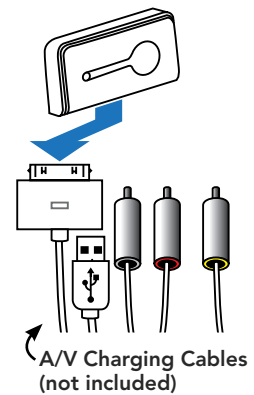

**Sample Rate:** 48kHz

Supports **A2DP** (Advanced Audio Distribution Profile) and **AVRCP** (Audio/Video Remote Control Profile)

**Dimensions (WxHxD)** - 48 x 25 x 8mm (1-7/8" x 1" x 5/16")