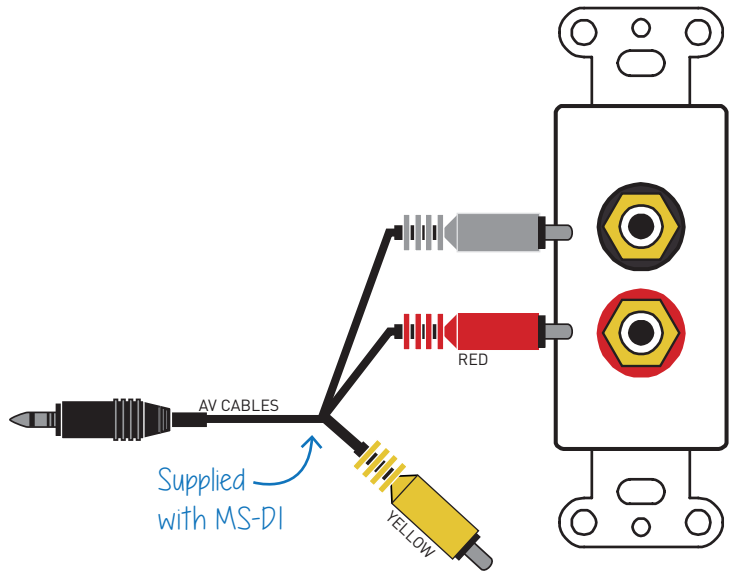

# HOW TO CONNECT:

**IW-SYS3** to the **MS-D1** (iPod, iPhone, iPad Docking Station) with an In-Wall **RCA Jack Plate**

[ See Wiring Diagram on Reverse Side ]

View Online:

# HOW TO CONNECT:

**IW-SYS3** to the **MS-D1** (iPod, iPhone, iPad Docking Station)  
with an In-Wall **RCA Jack Plate**

**WIRELESSLY  
STREAM AUDIO  
TO THE MS-B1**

**mainstation**  
**MS-B1 Wireless Bluetooth Receiver**  
w/ Apple 30-pin connector. Converts most iPods, iPhones, iPads and charging docks or Apple composite A/V charging cables into a wireless Bluetooth terminal. Adapts MS-D1 Docking Station to Wireless Capability

**mainstation**  
**MS-D1 Docking Station** w/ Apple 30-pin connector.

AC ADAPTER  
POWER SUPPLY

Supplied with MS-D1

(REAR) IW-SYS3 In-Wall Audio Center

Preamp outputs to drive external power amps or music-on-hold

Sold Separately

Supplied with MS-D1

**IWM 2RGRG**

**In-Wall RCA Plate**

(RCA front with RCA Back)

provides easy wall-mounted connection to the AUX input on the rear of the IW-SYS3 entertainment center.

iPod, iPhone and iPad are trademarks of Apple Inc., registered in the U.S. and other countries. The Bluetooth® word mark and logos are registered trademarks of Bluetooth SIG, Inc.