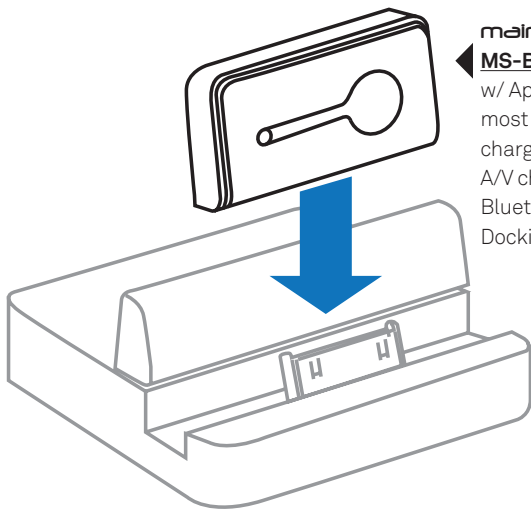

**Sample Rate:** 48kHz

Supports **A2DP** (Advanced Audio Distribution Profile) and **AVRCP** (Audio/Video Remote Control Profile)

**Dimensions (WxHxD)** - 48 x 25 x 8mm (1-7/8" x 1" x 5/16")

# HOW TO CONNECT:

**IW-SYS3** to the **MS-D1** (iPod, iPhone, iPad Docking Station) with an In-Wall **RCA Jack Plate**

[ See Wiring Diagram on Reverse Side ]

View Online:

# HOW TO CONNECT:

**IW-SYS3** to the **MS-D1** (iPod, iPhone, iPad Docking Station)  
with an In-Wall **RCA Jack Plate**

**WIRELESSLY  
STREAM AUDIO  
TO THE MS-B1**

**mainstation**  
**MS-B1 Wireless Bluetooth Receiver**  
w/ Apple 30-pin connector. Converts most iPods, iPhones, iPads and charging docks or Apple composite A/V charging cables into a wireless Bluetooth terminal. Adapts MS-D1 Docking Station to Wireless Capability