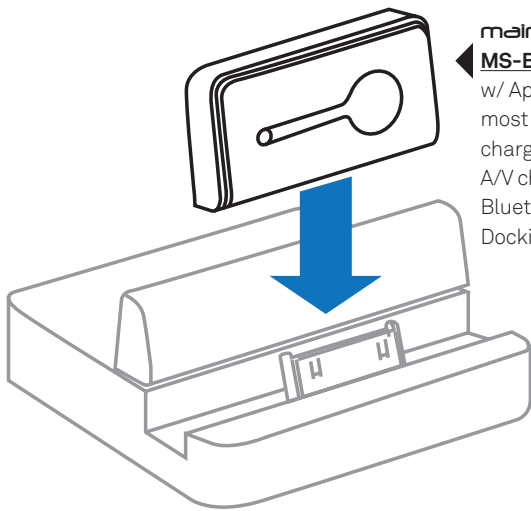

# HOW TO CONNECT:

**IW-SYS3** to the **MS-D1** (iPod, iPhone, iPad Docking Station) with an In-Wall **RCA Jack Plate**

**[ See Wiring Diagram on Reverse Side ]**

View Online:

# HOW TO CONNECT:

**IW-SYS3** to the **MS-D1** (iPod, iPhone, iPad Docking Station)  
with an In-Wall **RCA Jack Plate**

**WIRELESSLY  
STREAM AUDIO  
TO THE MS-B1**

**mainstation**  
**MS-B1 Wireless Bluetooth Receiver**  
w/ Apple 30-pin connector. Converts most iPods, iPhones, iPads and charging docks or Apple composite A/V charging cables into a wireless Bluetooth terminal. Adapts MS-D1 Docking Station to Wireless Capability