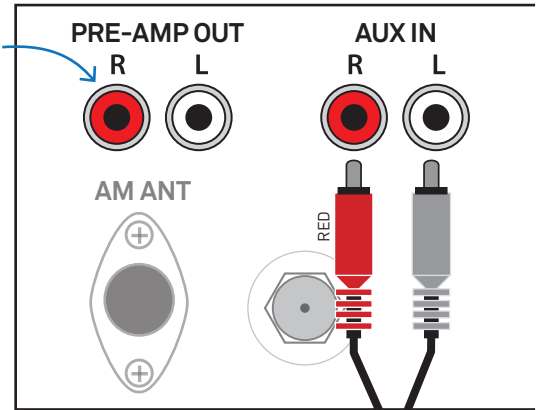

# HOW TO CONNECT:

**IW-SYS3** to the **MS-D1** (iPod, iPhone, iPad Docking Station) with an In-Wall **RCA Jack Plate**

**[ See Wiring Diagram on Reverse Side ]**

View Online:

# HOW TO CONNECT:

**IW-SYS3** to the **MS-D1** (iPod, iPhone, iPad Docking Station)  
with an In-Wall **RCA Jack Plate**

**WIRELESSLY  
STREAM AUDIO  
TO THE MS-B1**

**mainstation**  
**MS-B1 Wireless Bluetooth Receiver**  
w/ Apple 30-pin connector. Converts most iPods, iPhones, iPads and charging docks or Apple composite A/V charging cables into a wireless Bluetooth terminal. Adapts MS-D1 Docking Station to Wireless Capability

**mainstation**  
**MS-D1 Docking Station** w/ Apple 30-pin connector.

AC ADAPTER  
POWER SUPPLY

Supplied with MS-D1

(REAR) IW-SYS3 In-Wall Audio Center

Preamp outputs to drive external power amps or music-on-hold

Sold Separately

Supplied with MS-D1

**IWM 2RGRG**

**In-Wall RCA Plate**

(RCA front with RCA Back)

provides easy wall-mounted connection to the AUX input on the rear of the IW-SYS3 entertainment center.