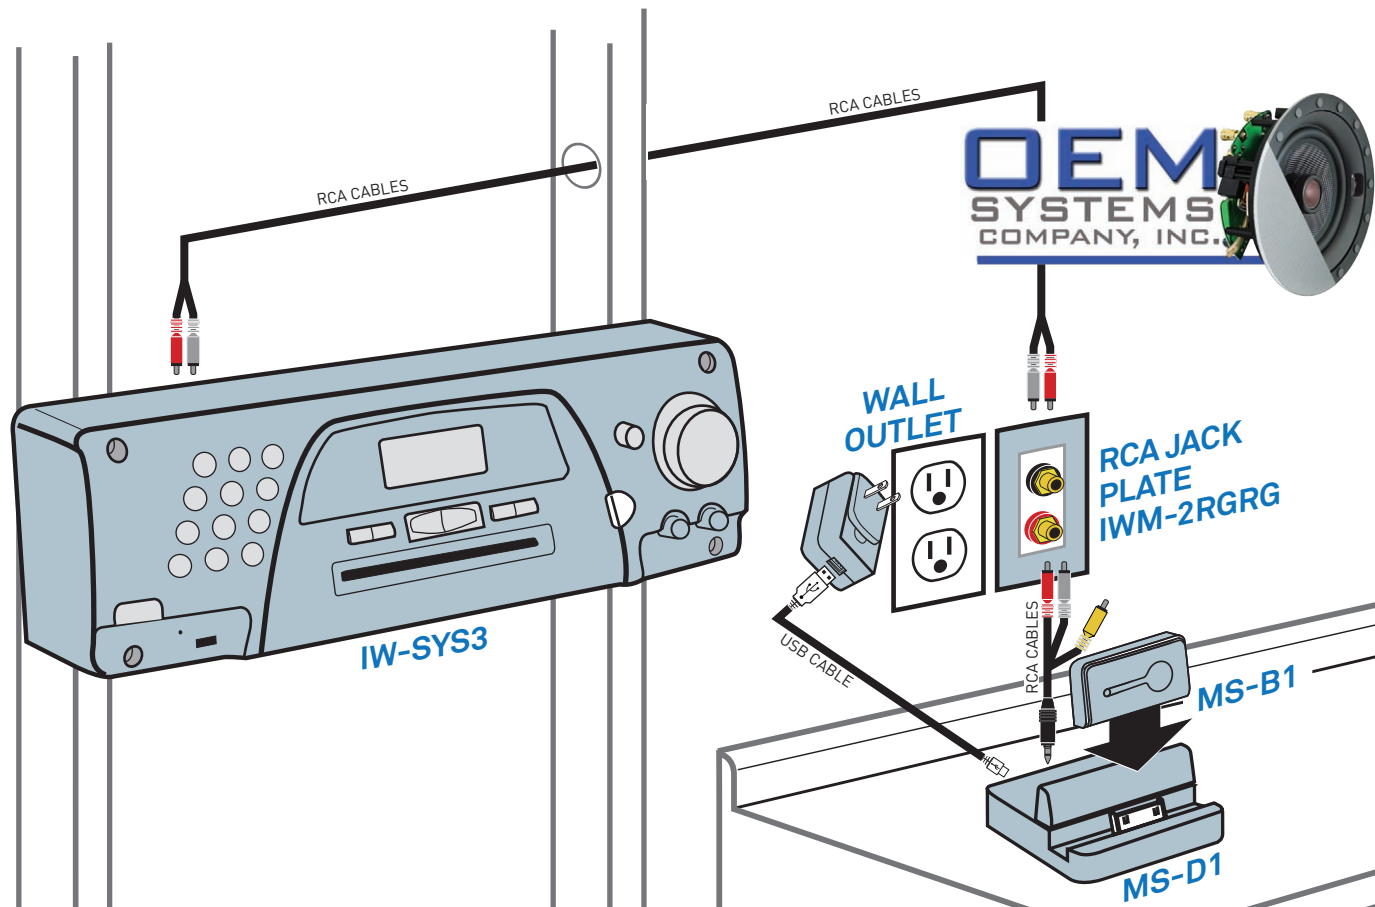

#### POWER SUPPLY:

**Input power:** AC 100-240V (50/60Hz) 0.5A

**Output power:** 5Vdc, 2.1A max

**Dimensions (WxHxD) -** 472mm x 28.5mm x 68mm (2-7/8" x 1-1/4" x 2-5/8")

**Net Weight (Dock Only):** 156g (5.5oz.)

# HOW TO CONNECT:

**IW-SYS3** to the **MS-D1** (iPod, iPhone, iPad Docking Station) with an In-Wall **RCA Jack Plate**

**[ See Wiring Diagram on Reverse Side ]**

View Online:

# HOW TO CONNECT:

**IW-SYS3** to the **MS-D1** (iPod, iPhone, iPad Docking Station)  
with an In-Wall **RCA Jack Plate**

**WIRELESSLY  
STREAM AUDIO  
TO THE MS-B1**

**mainstation**  
**MS-B1 Wireless Bluetooth Receiver**  
w/ Apple 30-pin connector. Converts most iPods, iPhones, iPads and charging docks or Apple composite A/V charging cables into a wireless Bluetooth terminal. Adapts MS-D1 Docking Station to Wireless Capability

**mainstation**  
**MS-D1 Docking Station** w/ Apple 30-pin connector.

AC ADAPTER  
POWER SUPPLY

Supplied with MS-D1

(REAR) IW-SYS3 In-Wall Audio Center

Preamp outputs to drive external power amps or music-on-hold