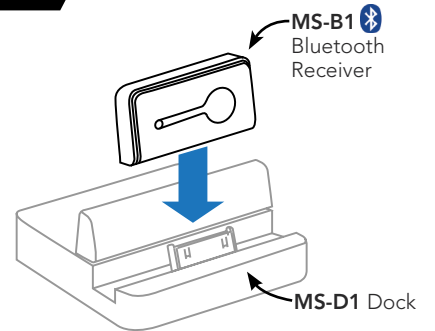

### SPECIFICATIONS:

**Connections:** 3.5mm 4-Conductor Phone Plug  
Mini-B USB Connector

**Audio Output (0dB Reference):** 830mVrms

**Video Output:** Composite NTSC 1Vp-p, 75 ohm

#### POWER SUPPLY:

**Input power:** AC 100-240V (50/60Hz) 0.5A

**Output power:** 5Vdc, 2.1A max

**Dimensions (WxHxD) -** 472mm x 28.5mm x 68mm (2-7/8" x 1-1/4" x 2-5/8")

**Net Weight (Dock Only):** 156g (5.5oz.)