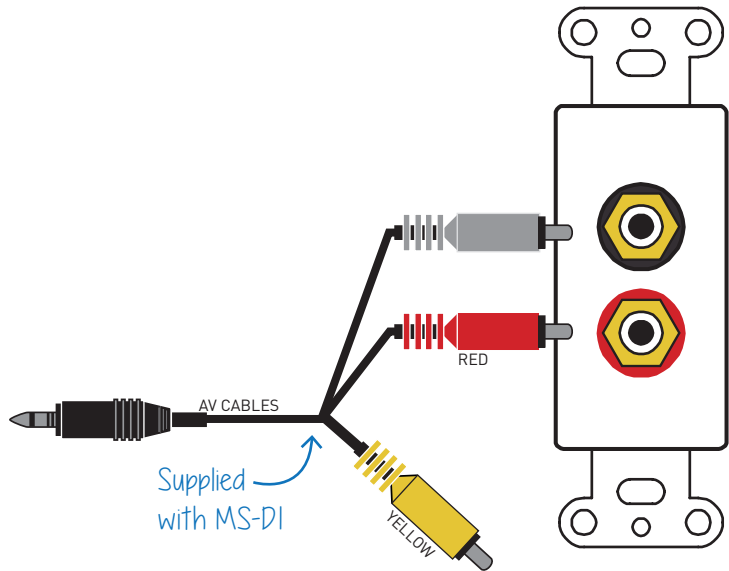

# HOW TO CONNECT:

**IW-SYS3** to the **MS-D1** (iPod, iPhone, iPad Docking Station) with an In-Wall **RCA Jack Plate**

**[ See Wiring Diagram on Reverse Side ]**

View Online:

# HOW TO CONNECT:

**IW-SYS3** to the **MS-D1** (iPod, iPhone, iPad Docking Station)  
with an In-Wall **RCA Jack Plate**

**WIRELESSLY  
STREAM AUDIO  
TO THE MS-B1**

**mainstation**  
**MS-B1 Wireless Bluetooth Receiver**  
w/ Apple 30-pin connector. Converts most iPods, iPhones, iPads and charging docks or Apple composite A/V charging cables into a wireless Bluetooth terminal. Adapts MS-D1 Docking Station to Wireless Capability

**mainstation**  
**MS-D1 Docking Station** w/ Apple 30-pin connector.

AC ADAPTER  
POWER SUPPLY

Supplied with MS-D1

(REAR) IW-SYS3 In-Wall Audio Center

Preamp outputs to drive external power amps or music-on-hold

Sold Separately

Supplied with MS-D1

**IWM 2RGRG**

**In-Wall RCA Plate**

(RCA front with RCA Back)

provides easy wall-mounted connection to the AUX input on the rear of the IW-SYS3 entertainment center.