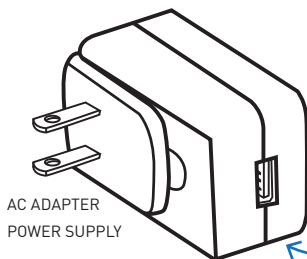

# HOW TO CONNECT:

**IW-SYS3** to the **MS-D1** (iPod, iPhone, iPad Docking Station) with an In-Wall **RCA Jack Plate**

**[ See Wiring Diagram on Reverse Side ]**

View Online:

# HOW TO CONNECT:

**IW-SYS3** to the **MS-D1** (iPod, iPhone, iPad Docking Station)  
with an In-Wall **RCA Jack Plate**

**WIRELESSLY  
STREAM AUDIO  
TO THE MS-B1**

**mainstation**  
**MS-B1 Wireless Bluetooth Receiver**  
w/ Apple 30-pin connector. Converts most iPods, iPhones, iPads and charging docks or Apple composite A/V charging cables into a wireless Bluetooth terminal. Adapts MS-D1 Docking Station to Wireless Capability

**mainstation**  
**MS-D1 Docking Station** w/ Apple 30-pin connector.

AC ADAPTER  
POWER SUPPLY

Supplied with MS-D1

(REAR) IW-SYS3 In-Wall Audio Center

Preamp outputs to drive external power amps or music-on-hold

Sold Separately

Supplied with MS-D1

**IWM 2RGRG**

**In-Wall RCA Plate**

(RCA front with RCA Back)

provides easy wall-mounted connection to the AUX input on the rear of the IW-SYS3 entertainment center.