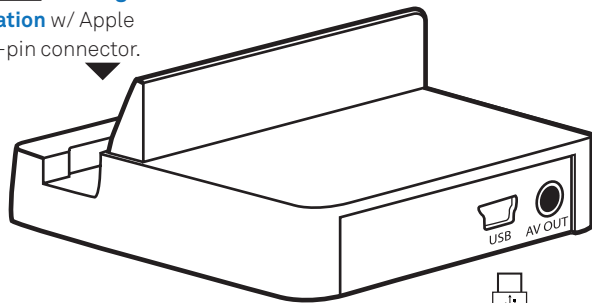

# HOW TO CONNECT:

**IW-SYS3** to the **MS-D1** (iPod, iPhone, iPad Docking Station) with an In-Wall **RCA Jack Plate**

**[ See Wiring Diagram on Reverse Side ]**

View Online:

# HOW TO CONNECT:

**IW-SYS3** to the **MS-D1** (iPod, iPhone, iPad Docking Station)  
with an In-Wall **RCA Jack Plate**

**WIRELESSLY  
STREAM AUDIO  
TO THE MS-B1**

**mainstation**  
**MS-B1 Wireless Bluetooth Receiver**  
w/ Apple 30-pin connector. Converts most iPods, iPhones, iPads and charging docks or Apple composite A/V charging cables into a wireless Bluetooth terminal. Adapts MS-D1 Docking Station to Wireless Capability

**mainstation**  
**MS-D1 Docking Station** w/ Apple 30-pin connector.

AC ADAPTER  
POWER SUPPLY

Supplied with MS-D1

(REAR) IW-SYS3 In-Wall Audio Center

Preamp outputs to drive external power amps or music-on-hold

Sold Separately

Supplied with MS-D1

**IWM 2RGRG**

**In-Wall RCA Plate**

(RCA front with RCA Back)

provides easy wall-mounted connection to the AUX input on the rear of the IW-SYS3 entertainment center.