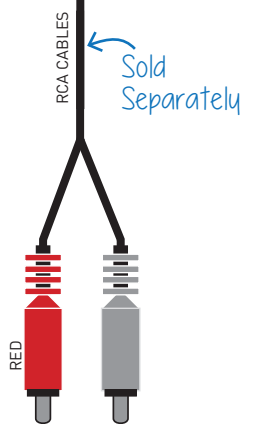

# HOW TO CONNECT:

**IW-SYS3** to the **MS-D1** (iPod, iPhone, iPad Docking Station)  
with an In-Wall **RCA Jack Plate**

**WIRELESSLY  
STREAM AUDIO  
TO THE MS-B1**

**mainstation**  
**MS-B1 Wireless Bluetooth Receiver**  
w/ Apple 30-pin connector. Converts most iPods, iPhones, iPads and charging docks or Apple composite A/V charging cables into a wireless Bluetooth terminal. Adapts MS-D1 Docking Station to Wireless Capability

**mainstation**  
**MS-D1 Docking Station** w/ Apple 30-pin connector.

AC ADAPTER  
POWER SUPPLY

Supplied with MS-D1

(REAR) IW-SYS3 In-Wall Audio Center

Preamp outputs to drive external power amps or music-on-hold

Sold Separately

Supplied with MS-D1

**IWM 2RGRG**

**In-Wall RCA Plate**

(RCA front with RCA Back)

provides easy wall-mounted connection to the AUX input on the rear of the IW-SYS3 entertainment center.