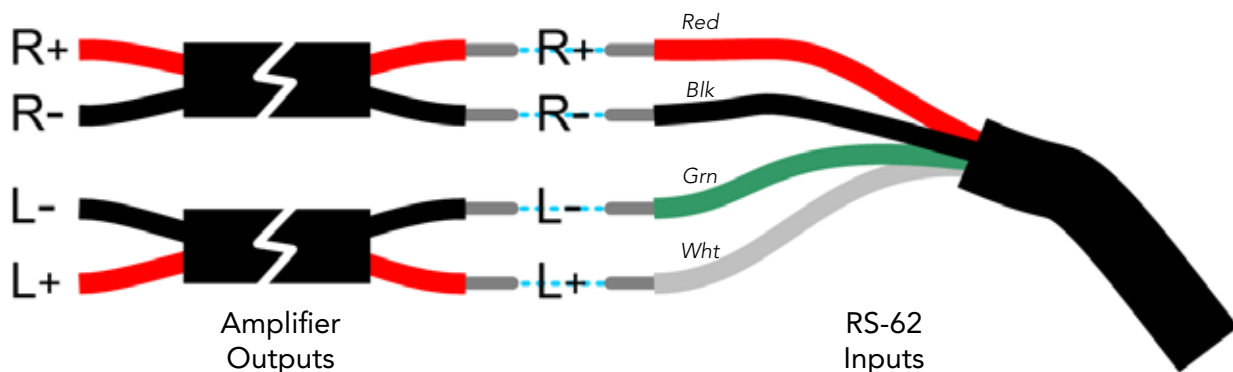

RS-6

Single Channel (8 ohm) Connection

Requires two speakers for stereo reproduction (one for left channel and one for right).

RS-62

Dual Channel (Stereo) Connection

Requires only one speaker since both channels are combined within the speaker.